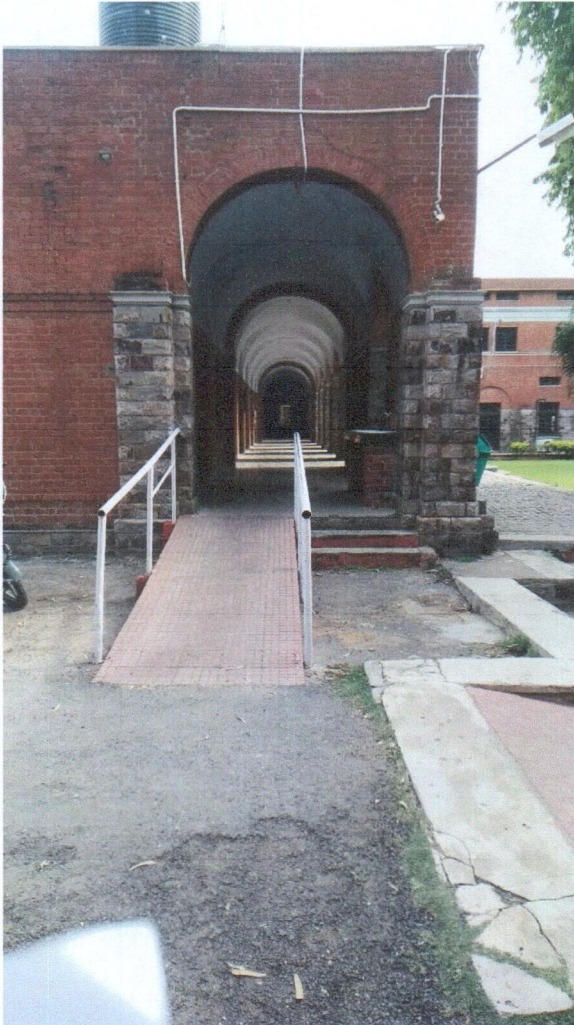

### Ramp Outside Mess

📷 Camera: Xiaomi Redmi 6 Pro  
🕒 Date: Wed 1st of June 2022  
🏠 Address: Delhi University (North Campus),  
Timarpur Road, Sector 3...  
🏙 City:  
🌐 Country: India  
📍 Location: 28° 41' 4.11" N, 77° 12' 49.50" E