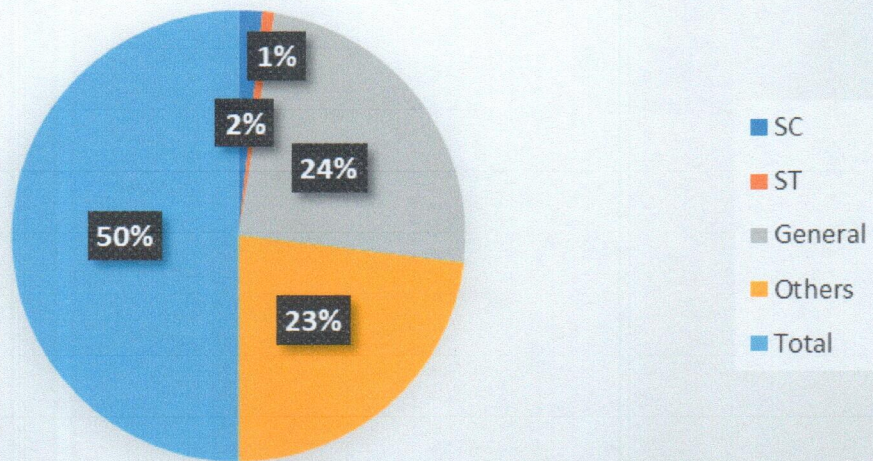

2.1.2.1 Number of students admitted from the reserved categories year wise during 2016-2021

List of students admitted category wise

Year	SC	ST	General	Others	Total
2016	16	8	232	219	475
2017	15	5	218	234	472
2018	20	15	213	267	515
2019	21	17	214	251	503
2020	22	13	163	254	452

Category Wise Students Admitted During 2016-21

PRINCIPAL
ST. STEPHEN'S COLLEGE
DELHI-110007

Category Wise Students Admitted During Last Five Years (2016- 2021)

M – Male, F- Female

Year	M	F	Total	M	F	Total	M	F	Total	M	F	Total	Total
	SC	SC	SC	ST	ST	ST	Gen	Gen	Gen	Others	Others	Others	
2016	8	8	16	3	5	8	102	130	232	108	111	219	475
2017	7	8	15	4	1	5	95	123	218	110	124	234	472
2018	10	10	20	8	7	15	100	113	213	134	133	267	515
2019	12	9	21	11	6	17	112	102	214	114	137	251	503
2020	14	8	22	5	8	13	68	95	163	116	138	254	452