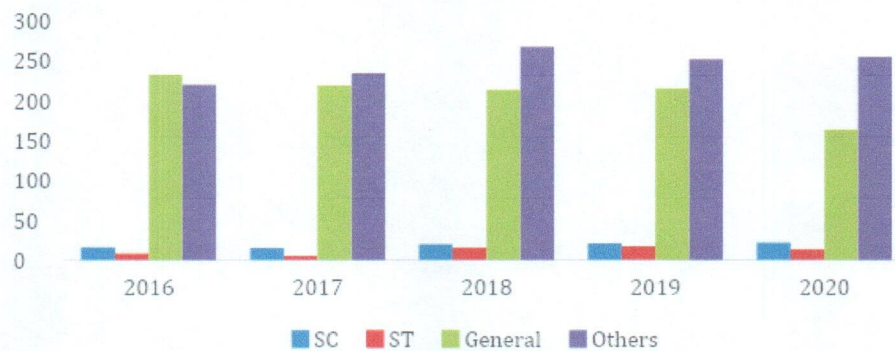

2.1.2.1 Number of students admitted from the reserved categories year wise during 2016-2021

List of students admitted category wise

Year	SC	ST	General	Others	Total
2016	16	8	232	219	475
2017	15	5	218	234	472
2018	20	15	213	267	515
2019	21	17	214	251	503
2020	22	13	163	254	452

Category Wise Students Admitted During 2016-21

PRINCIPAL
ST. STEPHEN'S COLLEGE
DELHI-110007

Category Wise Students Admitted During Last Five Years (2016- 2021)

M – Male, F- Female

Year	M	F	Total	M	F	Total	M	F	Total	M	F	Total	Total
	SC	SC	SC	ST	ST	ST	Gen	Gen	Gen	Others	Others	Others	
2016	8	8	16	3	5	8	102	130	232	108	111	219	475
2017	7	8	15	4	1	5	95	123	218	110	124	234	472
2018	10	10	20	8	7	15	100	113	213	134	133	267	515
2019	12	9	21	11	6	17	112	102	214	114	137	251	503
2020	14	8	22	5	8	13	68	95	163	116	138	254	452